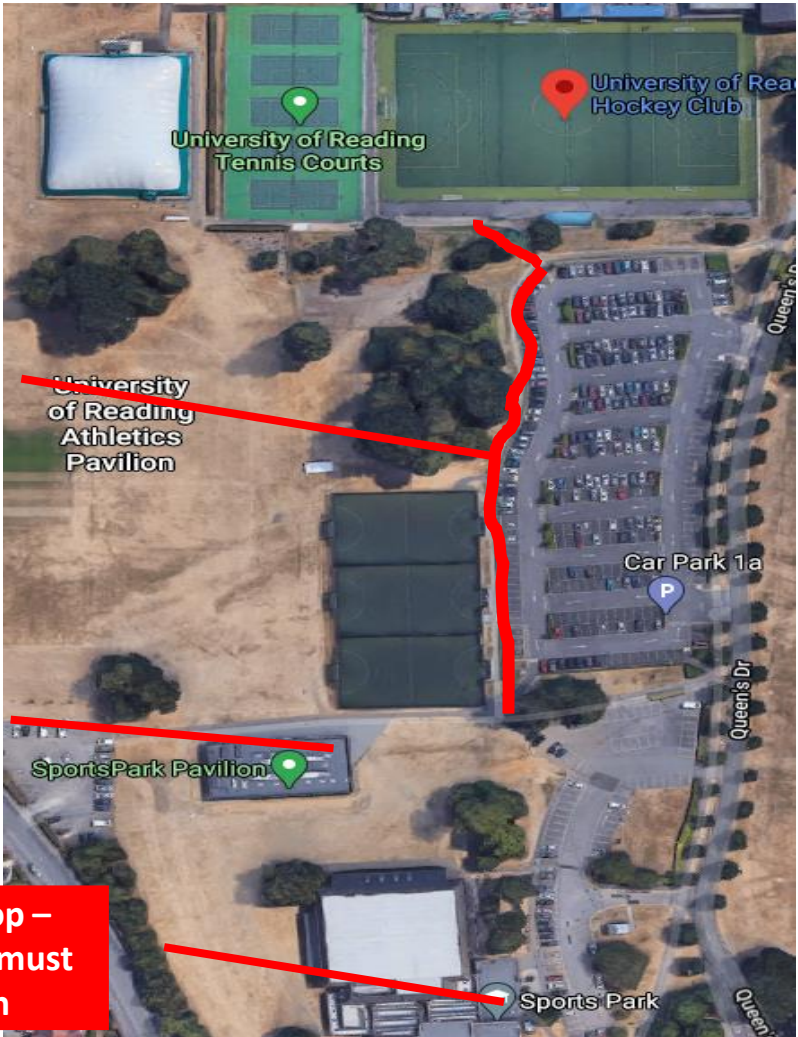

07801 949849

Visitors Information

- In order to comply with the measures in place, please do not arrive for your fixture too early.
- Teams will gain access to the pitch 10 minutes before push-back time.
- Please use the entry and exits gates when getting on and off the Astro (see images below)
- There are multiple car parks across Reading Uni Campus allowing you to leave sufficient space when parking.
- Please see maps for location of the astro and toilets.
- Please follow the one way system in the Pavlion where the toilets are located.
- There are hand sanitiser points available on entry and exit to the Pavilion / Toilets.
- Any narrower paths please stay to the left and do not congregate.
- There are hand sanitiser points available on entry and exit to the Astro, but please also bring your own.
- The dug-outs are accessible, you must maintain social distancing.
- There are currently no post-match teas available.
- All spectators must social distance.

Spectator and waiting area – please keep to a 2meter distance

Keep to the left walking down the path and do not congregate

Astro Entry & Exit

Pitch Exit

Pitch Entry

Path to the Astro

Toilets

Coffee shop – face masks must be worn